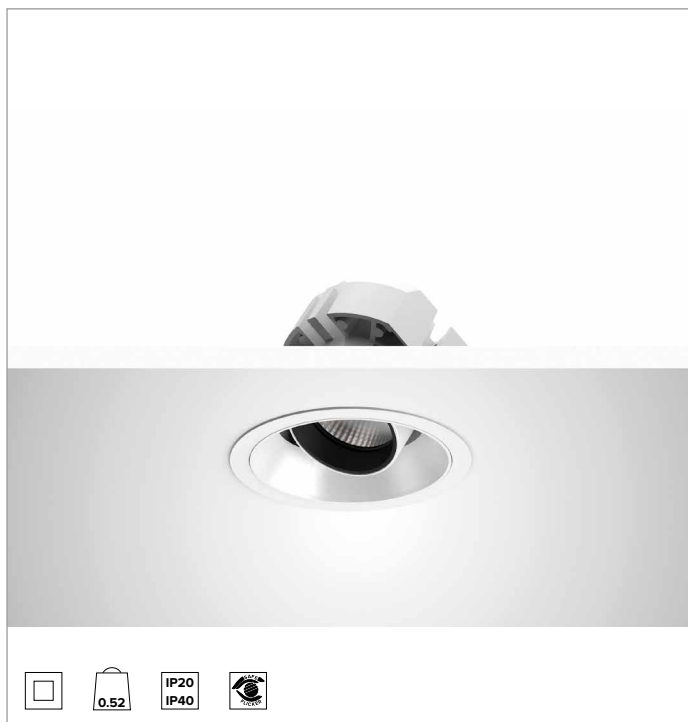

1T8698EL | CTEVO ARCHITECTURAL 105

Adjustable recessed LED projector in a trim version

	2700K	H(m)	D(m)	Emax(lx)		
	Ra90		10°			
Fixture Power	7W	1	0.17	6035		
Source Flux	528lm	2	0.34	1509		
Fixture Flux	338lm	3	0.52	671		
Efficacy	46lm/W	4	0.69	377		
TS1357	Imax=11429cd/klm	Imax	6035cd	5	0.86	241

CCT nominal: 2700K

Lifetime (L80/B10): >50000h tq +25°C

ILLUMINOTECHNICAL CHARACTERISTICS

NSP - precision optics with a black silicone cut off ring. Version with a convex faceted highly reflective anodised aluminium reflector and a holographic diffusion filter. UGR<19 (EN 12464-1).

Optic: REFLECTOR

Beam angles: NSP

Optical efficiency: 64%

Fixture flux: 338lm

Luminous efficacy: 46lm/W

Photobiological safety: Compliant with RG1 low risk group

MECHANICAL CHARACTERISTICS

Die-cast white painted anodised aluminium body and dissipator. White colour cover. The optical unit can be adjusted up to 30° on the vertical plane with a mechanical beam locking system and a graduated scale, and 358° on the horizontal plane. Trim version with an integrated white ring.

Colour and finish: Plaster white

Weight: 0.515Kg

Version: TRIM

Degree of protection: IP20 for recessed part

Degree of protection: IP40 for exposed part

ELECTRICAL CHARACTERISTICS

Integrated electronic ON-OFF driver. Luminaire compliant with EN 60598-2-22 for power supply from a centralised emergency system CPSS (Central Power Supply System), not incorporated in the luminaire - high risk areas excluded. The default power and flux are 100% in AC and 100% in DC.