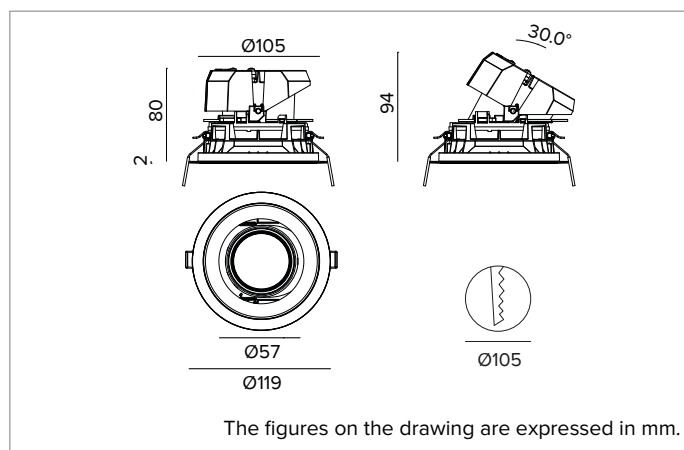

1T8698EL | CTEVO ARCHITECTURAL 105

Adjustable recessed LED projector in a trim version

	2700K	H(m)	D(m)	Emax(lx)		
	Ra90		10°			
Fixture Power	7W	1	0.17	6035		
Source Flux	528lm	2	0.34	1509		
Fixture Flux	338lm	3	0.52	671		
Efficacy	46lm/W	4	0.69	377		
TS1357	Imax=11429cd/klm	Imax	6035cd	5	0.86	241

Optic: REFLECTOR

Beam angles: NSP

Optical efficiency: 64%

Fixture flux: 338lm

Luminous efficacy: 46lm/W

Photobiological safety: Compliant with RG1 low risk group

MECHANICAL CHARACTERISTICS

Die-cast white painted anodised aluminium body and dissipator. White colour cover. The optical unit can be adjusted up to 30° on the vertical plane with a mechanical beam locking system and a graduated scale, and 358° on the horizontal plane. Trim version with an integrated white ring.